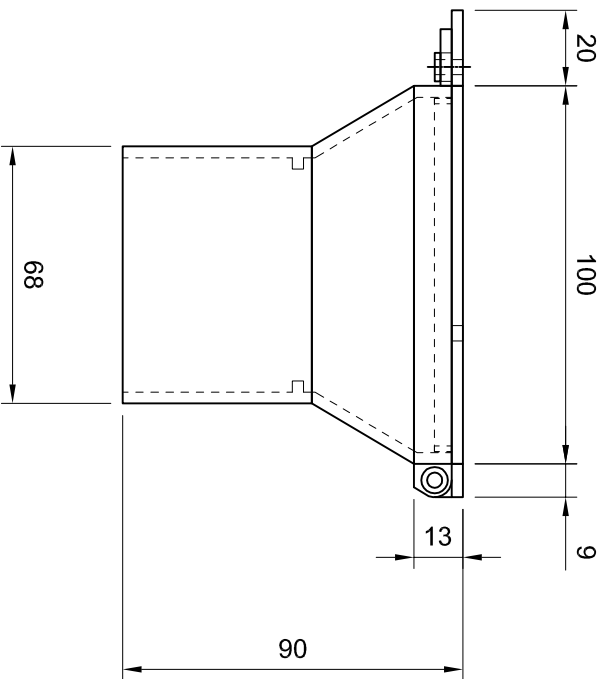

PLAN

ELEVATION

MONA GRANDE
PLANT SYSTEM

OPEN